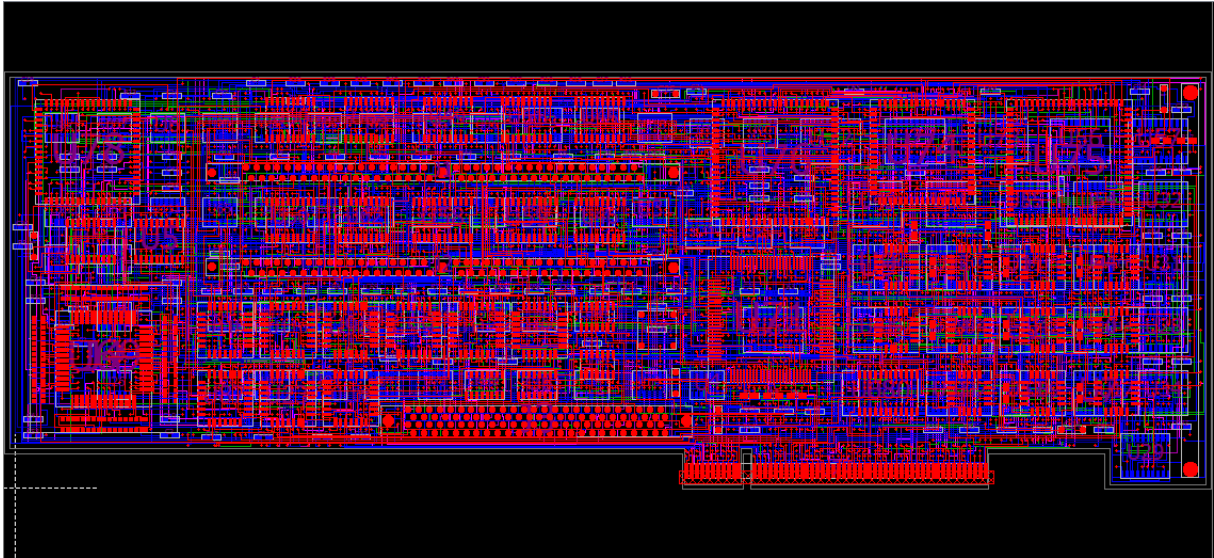

Board statistics	
Nets	744
Components	263
Connections	2276
Signal Layers	8
Power/Ground Layers	2
Total Pins	3380

ELECTRA	Version 2.9.6	Version 7.2
Completion	96.66%	<b>100%</b>
Unroutes	4	<b>0</b>
Conflicts	47	<b>0</b>
Vias	2979	<b>2878</b>
Total length	5192.3"	<b>5162.63"</b>
Run time	17 mins	<b>20 mins</b>

Routing strategy DO file
<p style="text-align: center;"> bus diagonal  fanout 5  route 20  clean 2  route 20 16  clean 2  # Repeat until no progress:  route 20 16  clean 2 </p>

Board statistics	
Nets	1323
Components	471
Connections	3926
Signal Layers	8
Power/Ground Layers	2
Total Pins	6055

ELECTRA	Version 2.9.6	Version 7.2
Completion	99.70%	<b>99.87%</b>
Unroutes	0	<b>0</b>
Conflicts	11	<b>6</b>
Vias	6639	<b>7644</b>
Total length	5870.3"	<b>6055.23"</b>
Run time	17 mins	<b>18m</b>